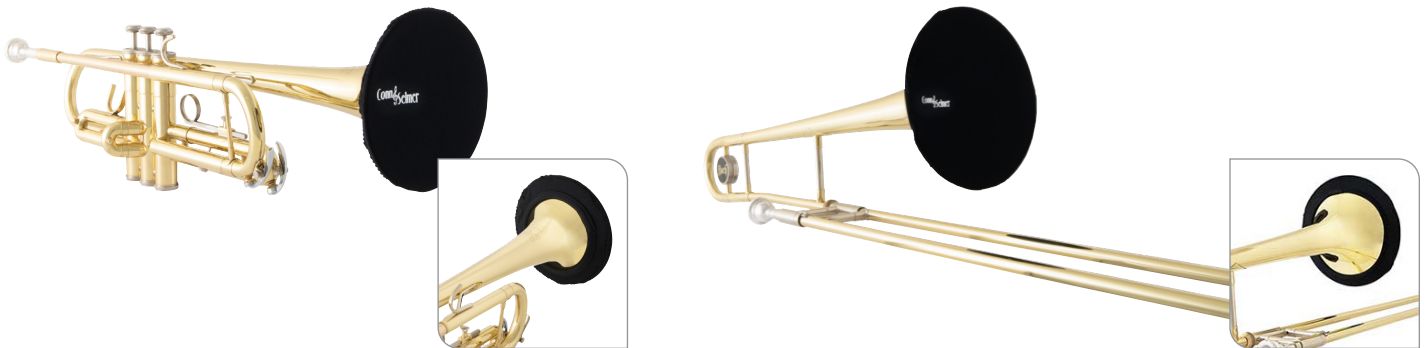

BELL COVERS

Designed to keep air particulates from escaping the instrument while not altering the pitch or the quality of sound. Made from double-layered stretch nylon and machine washable. Only available in black.

Features:

- Bell cover creates a barrier for droplets
- Double layer for blocking small particles with no measurable dB reduction
- Easy on/off application with built-in elastic to minimize air leakage

Model #	Description	Retail
CSBC5	Trumpet Bell Cover, universal for common trumpet bell sizes up to 5" in diameter	\$18.49
CSBC8	Trombone Bell Cover, universal for common trombone bell sizes up to 8" in diameter	\$21.49

CONN SELMER FACE MASK*

Adjustable one-size-fits-all face mask designed with an opening to allow the musician to play his/her instrument while maintaining a fully functional face mask when not playing an instrument. Made from 92% poly, 8% spandex, and machine washable.